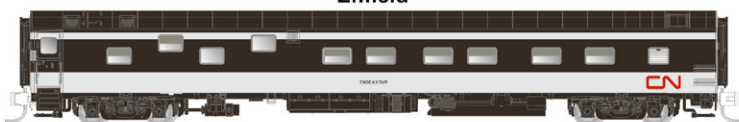

10-5 Sleeper
"Buckley Bay"

Baggage #9215

10-5 Sleeper
"Fortune Bay"

Coach #5466

E-Sleeper
"Enfield"

Dayniter #5703

E-Sleeper
"Endeavour"

Cafe-Bar-Lounge #2507