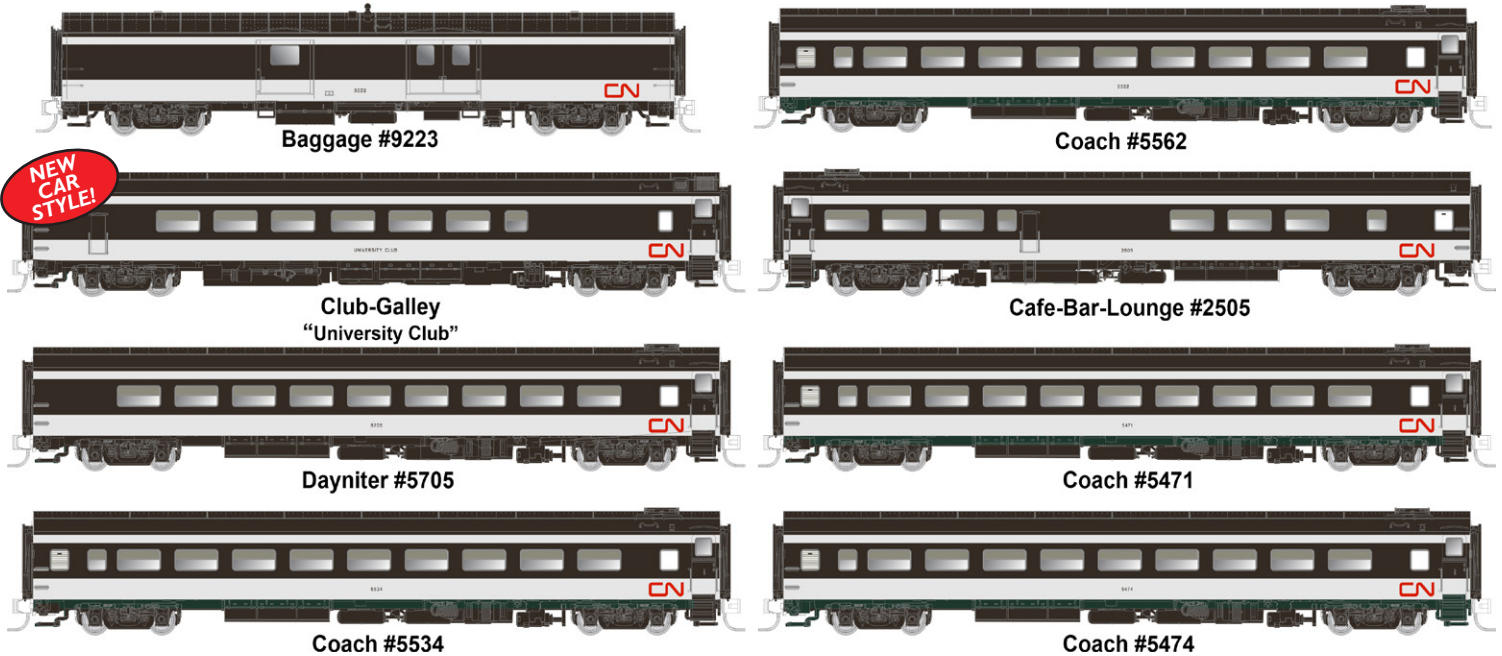

Store Name _____
 Phone Number _____

RAPIDO

THE RAPIDO

"The Rapido" 8-car Set

Each set includes 1 Baggage Car, 1 Club-Galley, 1 Dayniter, 1 Café-Bar-Lounge and 4 Coaches

MSRP: \$499.95 US - \$599.95 CANADIAN

Item #	Description
<input type="checkbox"/> 550011	CN - Wet Noodle Scheme: 8-Car Set

This is a conditional announcement! Order by July 17th and get a 5% Early-Bird discount!

Item #	Description
<input type="checkbox"/> 550012	VIA Rail: 8-Car Set