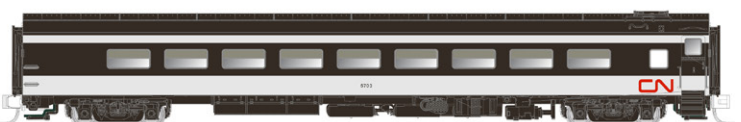

10-5 Sleeper
"Buckley Bay"

Baggage #9215

10-5 Sleeper
"Fortune Bay"

Coach #5466

E-Sleeper
"Enfield"

Dayniter #5703

E-Sleeper
"Endeavour"

Cafe-Bar-Lounge #2507