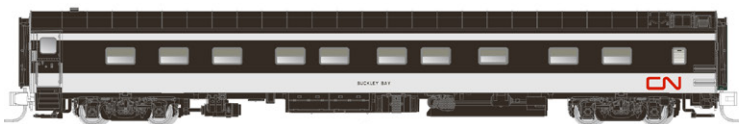

10-5 Sleeper
"Glace Bay"

Coach #5438

E-Sleeper
"Elmora"

Dayniter #5709

E-Sleeper
"Edwardsville"

Cafe-Bar-Lounge #2501

Item # Description
 550013 CNR - 1954 Scheme: 8-Car Set

This is a conditional announcement! Order by July 17th and get a 5% Early-Bird discount!