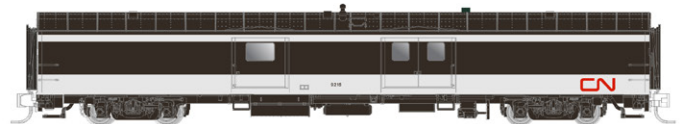

Baggage #9215