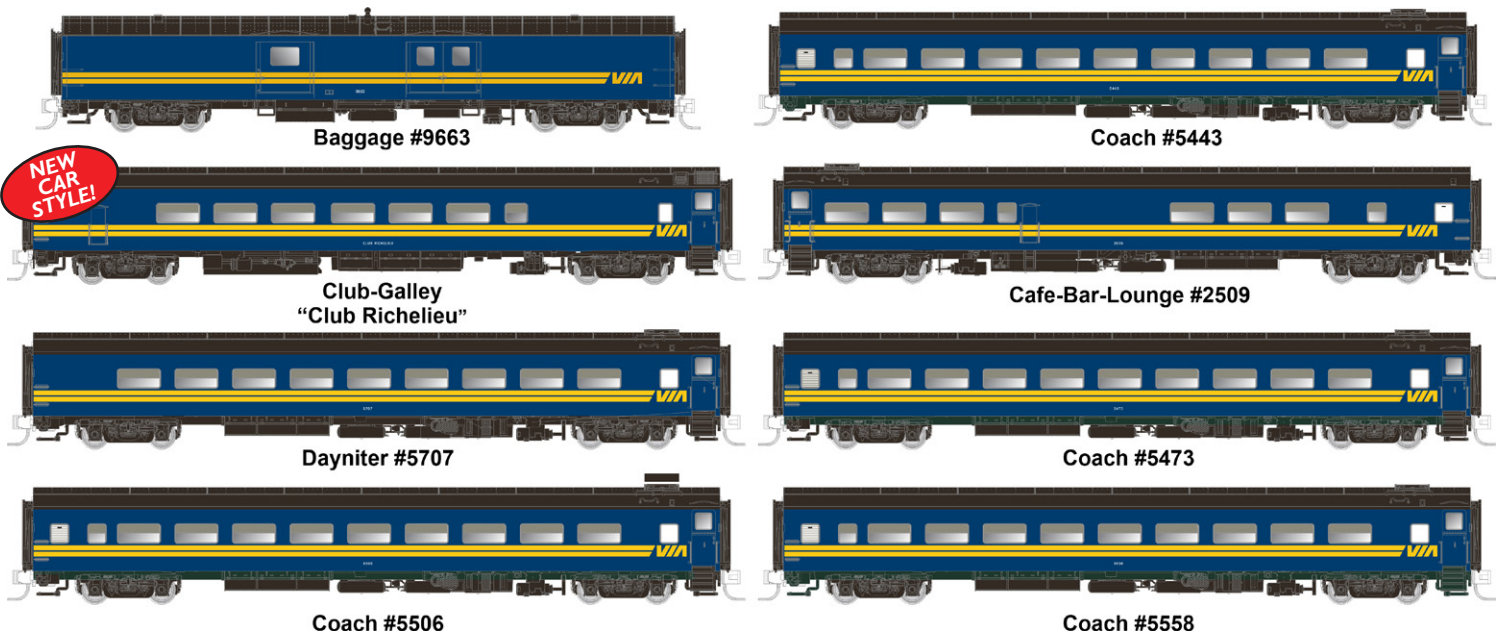

Store Name _____
 Phone Number _____

RAPIDO

THE RAPIDO

"The Rapido" 8-car Set

Each set includes 1 Baggage Car, 1 Club-Galley, 1 Dayniter, 1 Café-Bar-Lounge and 4 Coaches

MSRP: \$499.95 US - \$599.95 CANADIAN

Item #	Description
<input type="checkbox"/> 550011	CN - Wet Noodle Scheme: 8-Car Set

This is a conditional announcement! Order by July 17th and get a 5% Early-Bird discount!

Item #	Description
<input type="checkbox"/> 550012	VIA Rail: 8-Car Set

"The Ocean" 8-car Passenger Set

Each set includes 1 Baggage Car, 2 Coaches, 1 Café-Bar-Lounge, 2 "Bay" Sleepers and 2 E-series Sleepers

MSRP: \$499.95 US - \$599.95 CANADIAN

10-5 Sleeper
"Hudson Bay"

Baggage #9276