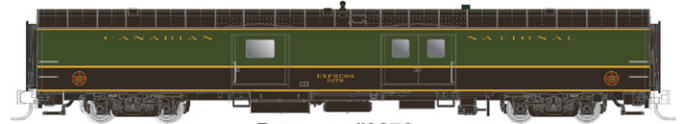

"The Ocean" 8-car Passenger Set

Each set includes 1 Baggage Car, 2 Coaches, 1 Café-Bar-Lounge, 2 "Bay" Sleepers and 2 E-series Sleepers

MSRP: \$499.95 US - \$599.95 CANADIAN

10-5 Sleeper
"Hudson Bay"

Baggage #9276