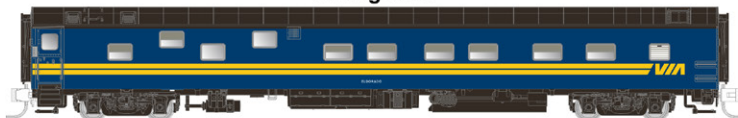

MSRP: \$499.95 US - \$599.95 CANADIAN

10-5 Sleeper
"Chaleur Bay"

Baggage #9646

10-5 Sleeper
"Thunder Bay"

Coach #5452

E-Sleeper
"Evangeline"

Dayniter #5717

E-Sleeper
"Eldorado"