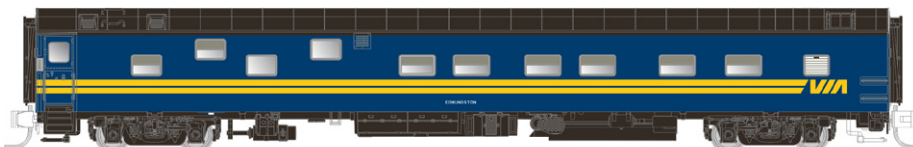

Fundraiser for the VIA Historical Association

Rapido supports preservation! We are proud to offer an exclusive N gauge model of the E- Sleeper "Edmundston", currently under restoration by the Via Historical Association. **100% of the sales** of our VIA E Sleeper model of "Edmundston" will be donated to the VIA Historical Association. Not a portion of the sales. Not a small part of the profits. **100% of the sales.** So please order yours today!